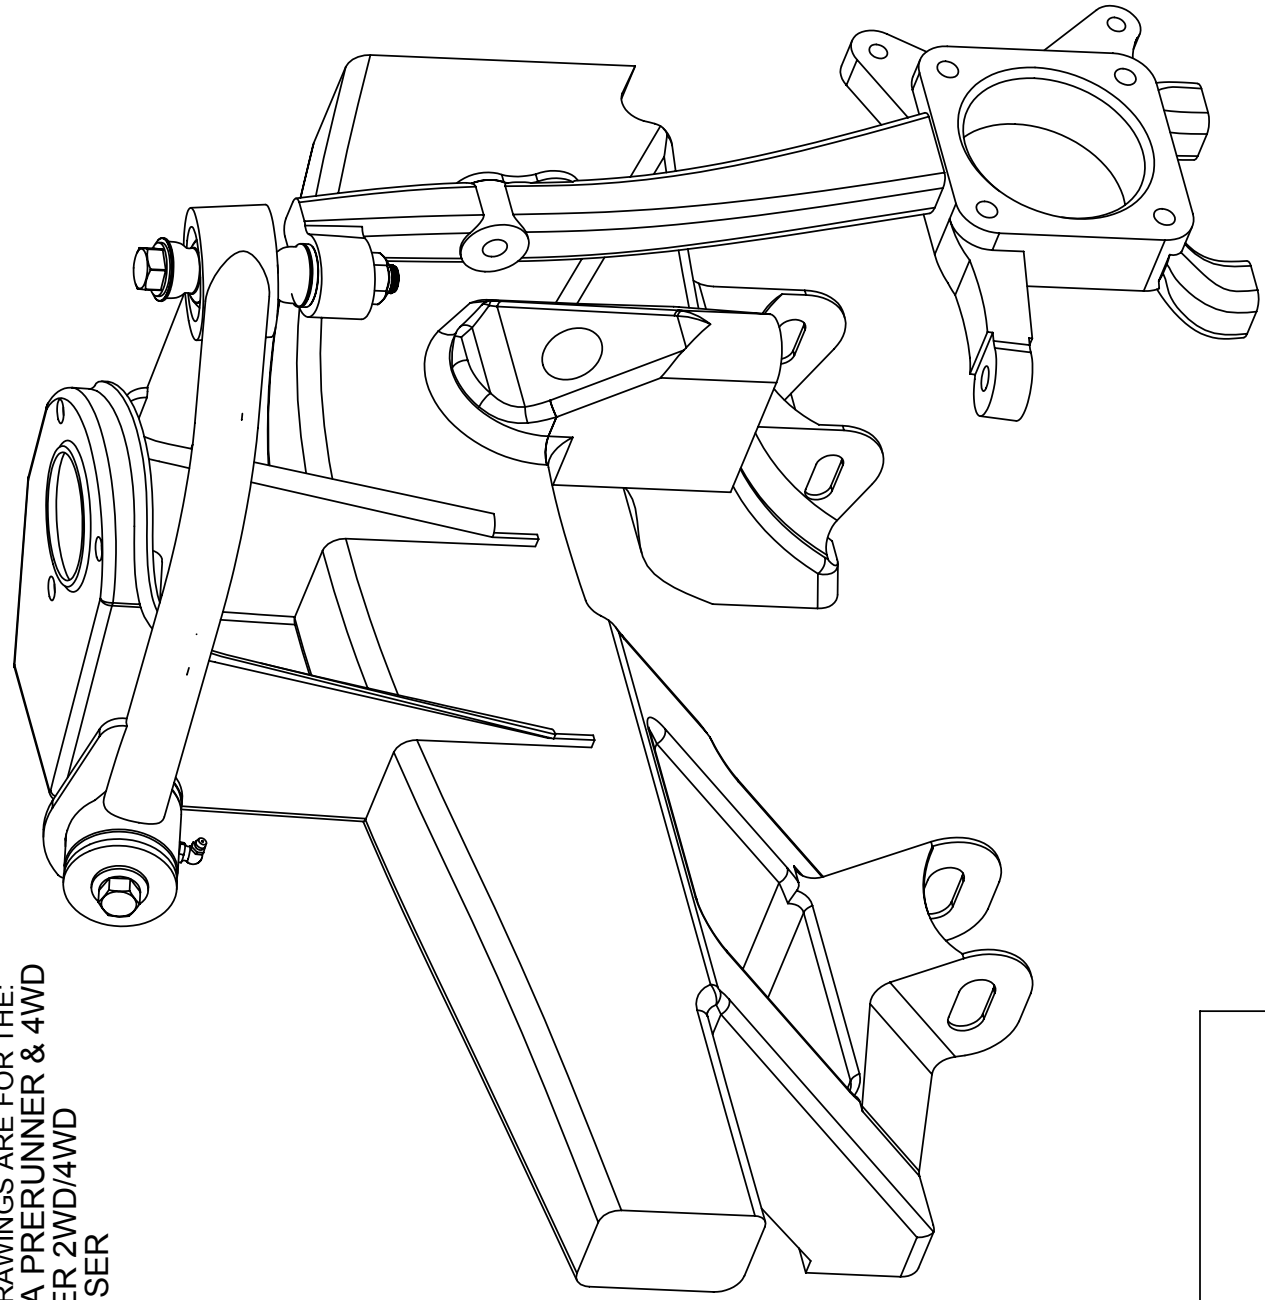

INSTALLATION INSTRUCTIONS

05+ TACOMA PRERUNNER/4WD U.C.A.
03+ 4RUNNER/07+ FJ CRUISER U.C.A.

INSTALLATION DRAWINGS ARE FOR THE:
2005+ TACOMA PRERUNNER & 4WD
2003+ 4RUNNER 2WD/4WD
2007+ FJ CRUISER

*LEFT SIDE OF TRUCK SHOWN. SOME ITEMS NOT SHOWN FOR CLARITY.