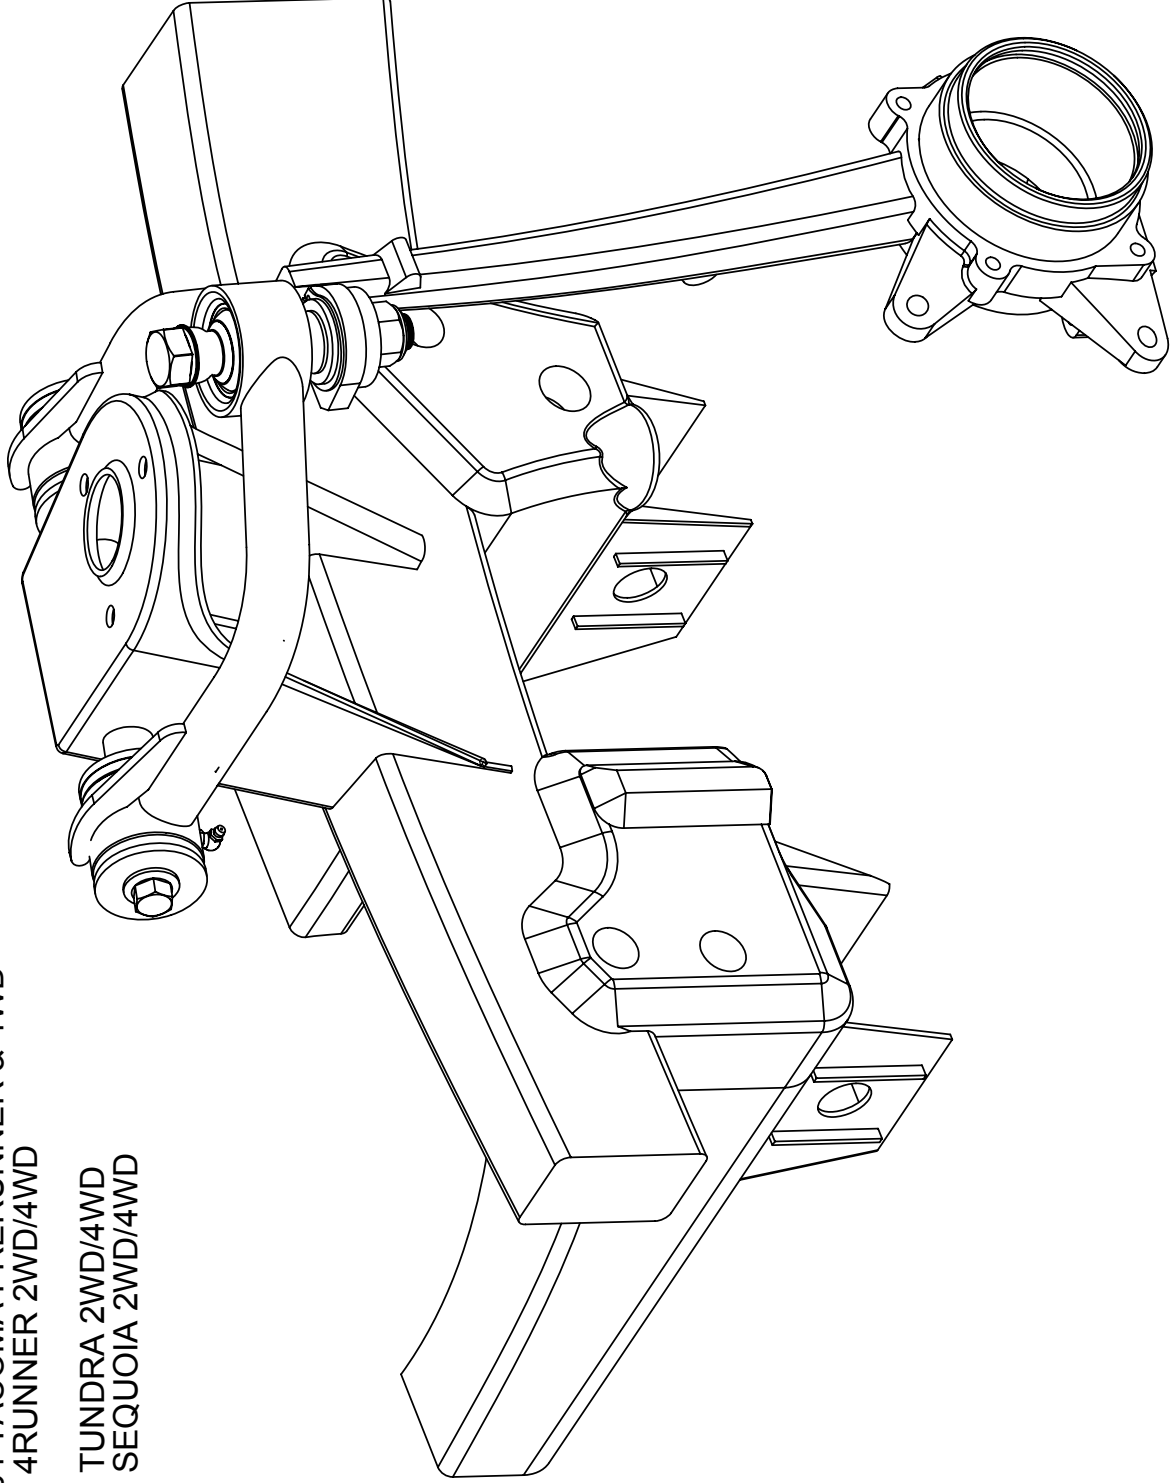

# INSTALLATION INSTRUCTIONS

96-04 TACOMA PRERUNNER/4WD U.C.A.

00-06 TUNDRA 2WD/4WD U.C.A.

INSTALLATION DRAWINGS FOR THE:

1995.5-2004 TACOMA PRERUNNER & 4WD

1996-2002 4RUNNER 2WD/4WD

2000-2006 TUNDRA 2WD/4WD

2001-2007 SEQUOIA 2WD/4WD

\*LEFT SIDE OF TRUCK SHOWN. SOME ITEMS NOT SHOWN FOR CLARITY.